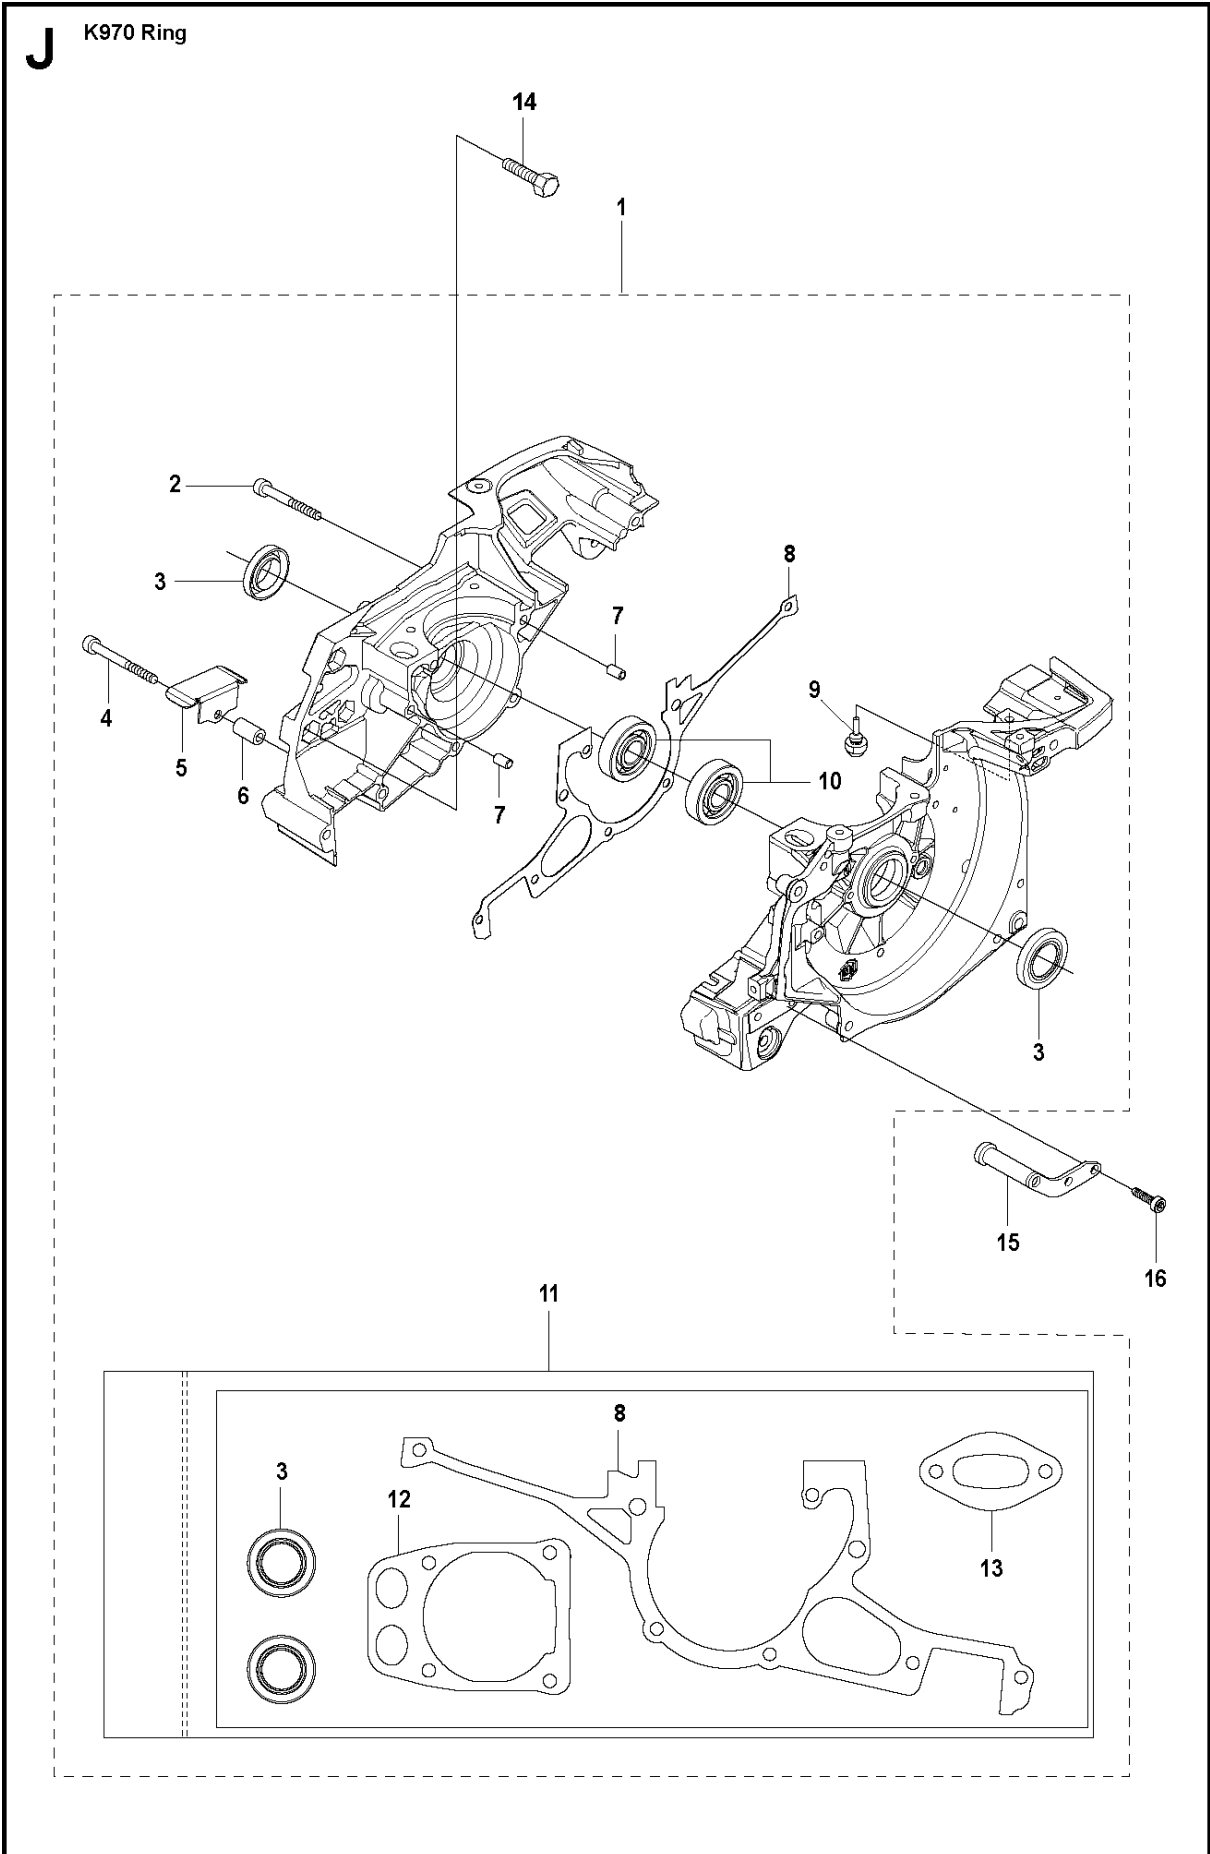

CHASSIS / FRAME

K970 RING, 2011-12

Ref	Part No	Description	Remark	QTY KIT
1	738 88 10-01	LUBRICATION NIPPLE		2
2	503 22 00-01	HEXAGON NUT		2
3	503 23 04-01	WASHER		2
4	725 54 59-05	SCREW IHSCM		1
5	503 23 04-03	WASHER		1
6	503 20 00-45	SCREW EHHFM		1
7	506 27 75-01	PULLEY		1
8	501 98 10-80	SCREW ITXSCM		1
9	721 12 52-70	GROOVED PIN		1
10	506 38 90-07	CHASSIS	Incl. 1, 9, 11 - 17, 20	1
11	506 25 73-01	COMPRESSION SPRING		1
12	506 32 80-01	LOCKING BUTTON		1
13	721 44 06-00	SPRING PIN		1
14	735 31 08-00	CIRCLIP		1
15	503 23 01-12	WASHER		1
16	503 26 30-22	O-RING		2
17	506 35 15-02	DRIVE SHAFT	Incl. 18 - 19	1
18	583 95 33-01	BALL BEARING		2
19	506 37 50-02	SPACER		1
20	544 07 76-01	SLEEVE	Incl. 21 - 22	2
21	506 34 39-01	WIRE		2
22	740 48 25-02	O-RING		2
23	506 35 19-03	WEAR PROTECTION	Incl. 24	1
24	505 57 41-01	SCREW ITXSCM		1
25	503 21 53-20	SCREW ITXSCM		1
26	506 35 23-04	GEAR WHEEL ASSY	Incl. 27 - 32	1
27	506 37 49-01	SLEEVE		1
28	506 37 46-02	FLANGE WASHER		1
29	506 17 83-04	GEAR WHEEL		1
30	506 31 22-02	DRIVER	Incl. 33	1
31	506 13 96-01	SCREW EHHFM		1
32	506 13 95-11	WASHER		1
33	721 42 52-50	SPRING PIN		2
34	740 42 24-00	O-RING		1
35	506 37 48-01	SEALING HOLDER		1
36	503 21 53-12	SCREW ITXSCM		3
37	506 37 47-01	SEALING COLLAR		1
38	503 26 21-01	SEALING RING		1