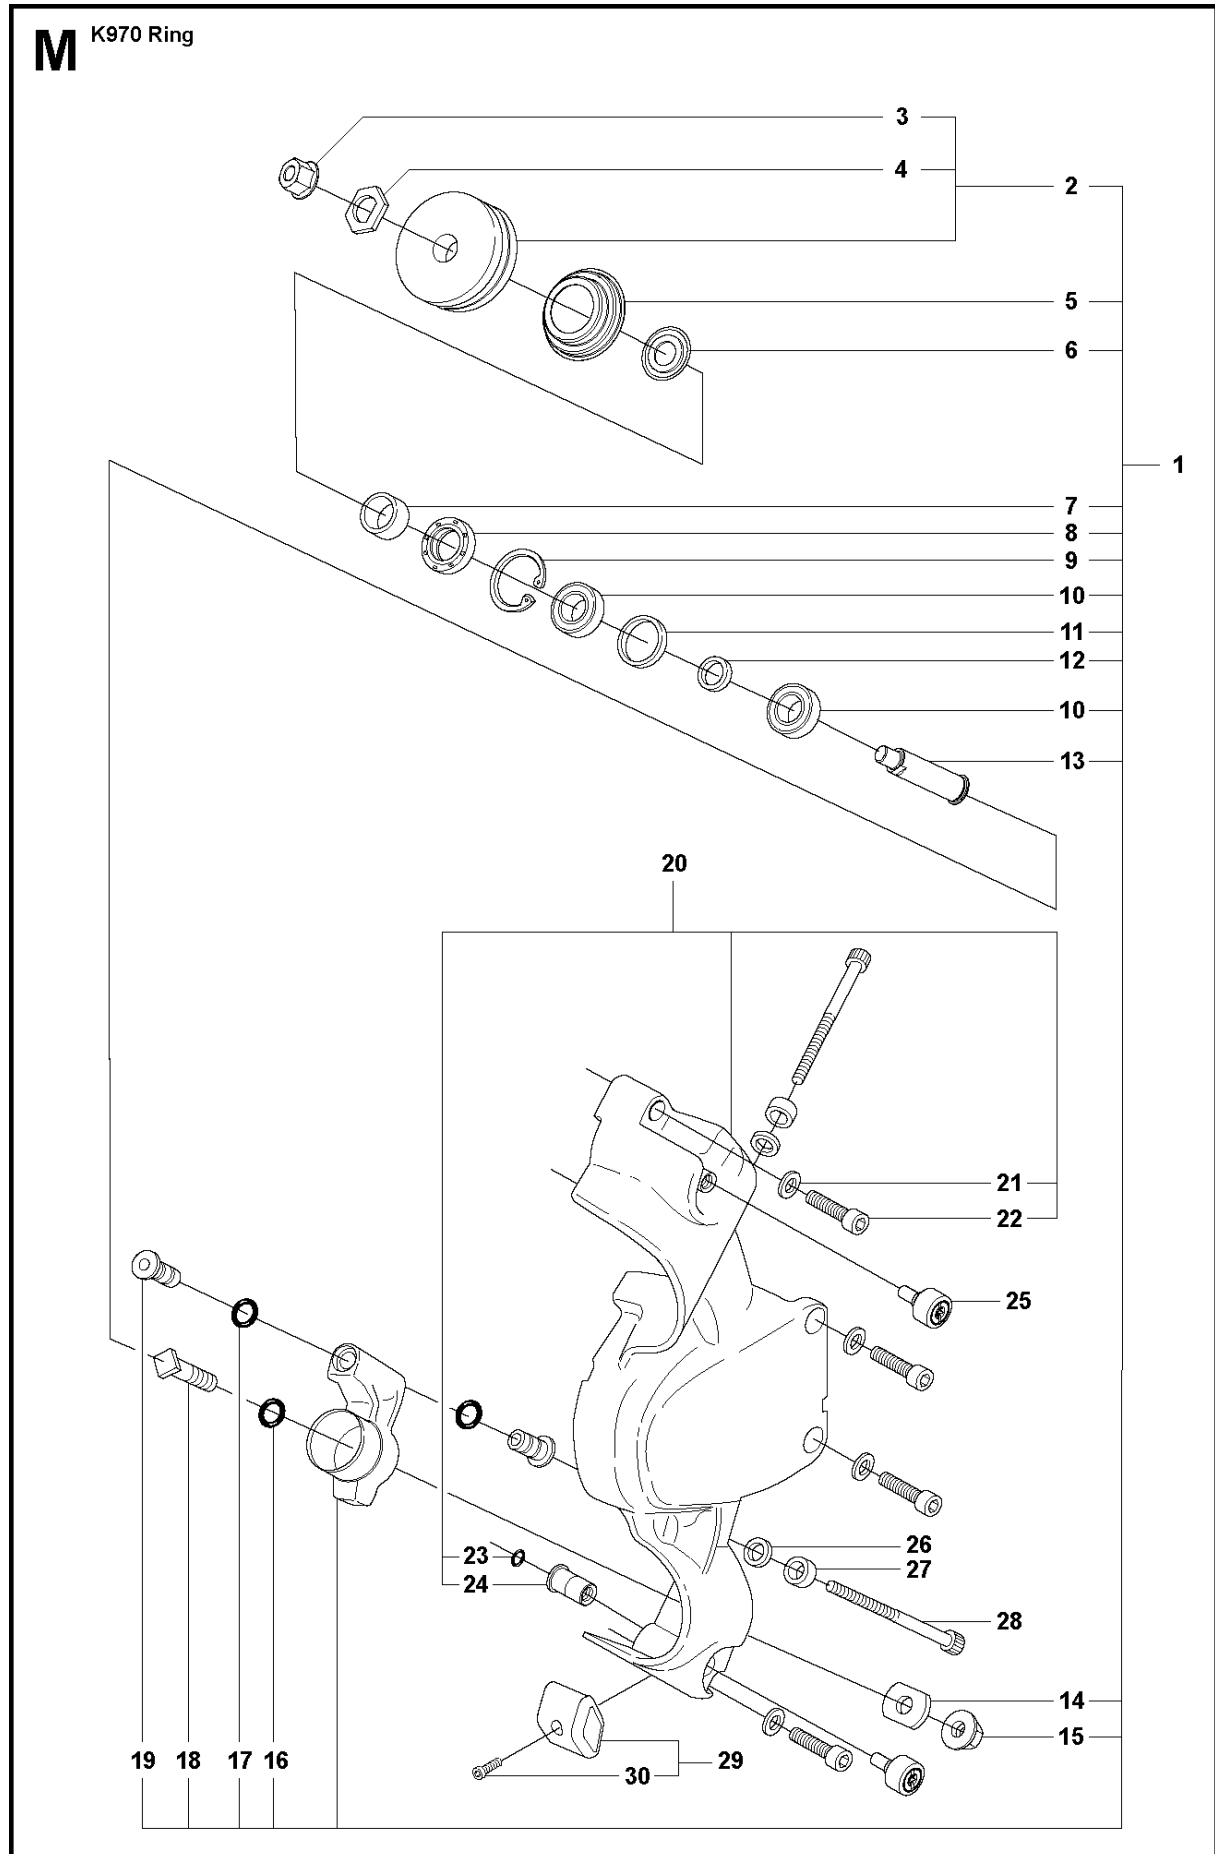

LEVEL ASSY

K970 RING, 2011-12

Ref	Part No	Description	Remark	QTY KIT
1	506 35 18-07	LEVER ASSY	Incl. 2, 5 - 18	2
2	506 35 21-03	SUPPORT ROLLER	Incl. 3, 4	1
3	503 22 04-01	NUT	Fine thread	1
4	506 30 34-01	DRIVER		1
5	506 39 95-01	SEALING		1
6	506 32 17-01	WASHER		1
7	506 37 93-02	SPACING SLEEVE		1
8	503 26 20-01	SEALING RING		1
9	735 31 28-10	CIRCLIP		1
10	503 25 24-01	BALL BEARING		2
11	506 31 68-02	SPACING SLEEVE		1
12	506 30 33-02	SPACING SLEEVE		1
13	506 49 32-02	SHAFT		1
14	506 34 63-01	WASHER		1
15	503 22 00-01	HEXAGON NUT		1
16	503 26 30-08	O-RING		1
17	503 26 30-26	O-RING		2
18	506 34 64-01	SCREW		1
19	506 33 49-03	SPACING TUBE		2
20	506 49 33-03	COVER	Incl. 21 - 24	1
21	503 23 04-03	WASHER		4
22	503 20 54-35	SCREW IHSCMO		4
23	740 42 04-00	O-RING		2
24	506 33 08-01	THREAD BUSHING		2
25	505 57 49-01	ADJUSTMENT WHEEL		2
26	506 37 63-01	SPACER		2
27	506 37 64-01	RUBBER BUSHING		2
28	725 53 81-56	SCREW IHSCM		2
29	506 35 19-03	WEAR PROTECTION	Incl. 29	1
30	505 57 41-01	SCREW ITXSCM		1