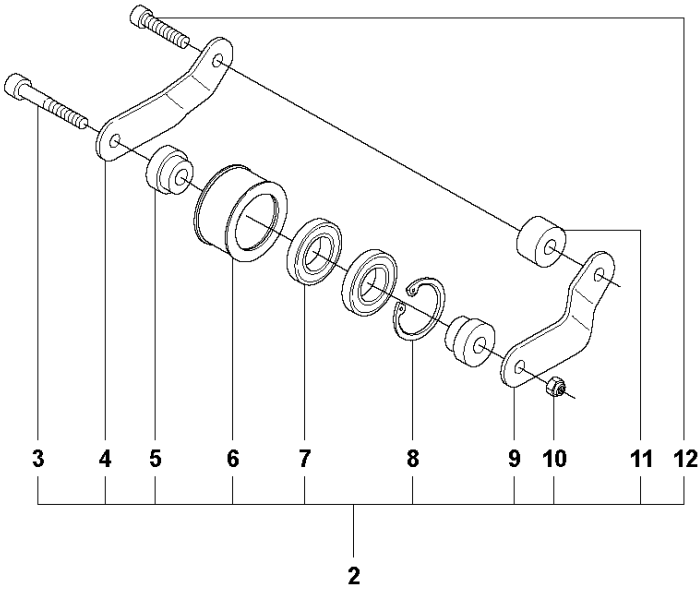

SPARE PARTS LIST

POWER CUTTERS

K970 RING, 2011-12

AIR FILTER COVER

K970 RING, 2011-12

Ref	Part No	Description	Remark	QTY KIT
1	503 21 53-56	SCREW ITXSCM		2
2	503 21 53-26	SCREW ITXSCM		2
3	576 43 14-01	COVER		1
4	729 52 89-71	SCREW CRPANT		2
5	578 06 53-01	SEALING		1
6	576 73 80-01	FILTER COVER		1
7	510 24 41-04	AIR FILTER		1
8	576 42 69-03	CYLINDER COVER	Incl. 9 - 10	1
9	525 61 70-04	SEALING	L=1,2 M. Cut to fit	2
10	525 76 35-01	DECAL		1
11	503 21 53-30	SCREW ITXSCM		2
12	525 57 16-03	DECAL		1

B K970 Ring

BELT

K970 RING, 2011-12

Ref	Part No	Description	Remark	QTY KIT
1	544 90 84-01	BELT		1
2	506 28 06-05	BELT TENSIONER ASSY	Incl. 3 - 12	1
3	544 21 84-37	SCREW ITXSCM		1
4	506 33 53-02	LEVER		1
5	506 33 52-01	SPACER		2
6	506 33 51-01	ROLLER		1
7	503 25 24-01	BALL BEARING		2
8	735 31 28-10	CIRCLIP		1
9	506 33 53-01	LEVER		1
10	732 21 16-01	NUT		1
11	506 33 54-01	SPACER		1
12	544 21 84-01	SCREW ITXSCM		1

A K970 Ring

BELT GUARD & PULLEY

K970 RING, 2011-12

Ref	Part No	Description	Remark	QTY KIT
1	506 28 09-05	BELT GUARD	Incl. 2	1
2	544 93 31-01	LABEL		1
3	503 21 53-21	SCREW ITXSCM		4
4	503 70 15-01	CLUTCH ASSY	Incl. 5	1
5	503 14 51-01	CLUTCH SPRING		3
6	525 62 10-01	DRIVING PULLEY ASSY	Incl 7 - 8	1
7	525 83 18-01	BALL BEARING		2
8	506 31 69-01	DUST COVER		1

TOOLS

K970 RING, 2011-12

Ref	Part No	Description	Remark	QTY KIT
1	506 36 38-04	TOOL	Incl. 2 - 5	1
2	506 38 26-01	TOOL		1
3	501 19 22-01	TOOL CASING		1
4	506 35 52-01	SPANNER	19mm	1
5	506 36 36-01	HEX KEY	Allenkey 6mm	1
6	506 38 49-02	LUBRICATION GUN		1
7	544 08 04-02	GREASE		1
8	544 22 98-03	GASKET KIT	Incl. 9 - 12	1
9	503 26 02-04	SEALING RING		2
10	576 49 94-01	GASKET		1
11	506 41 39-04	GASKET		1
12	506 37 81-01	GASKET		1