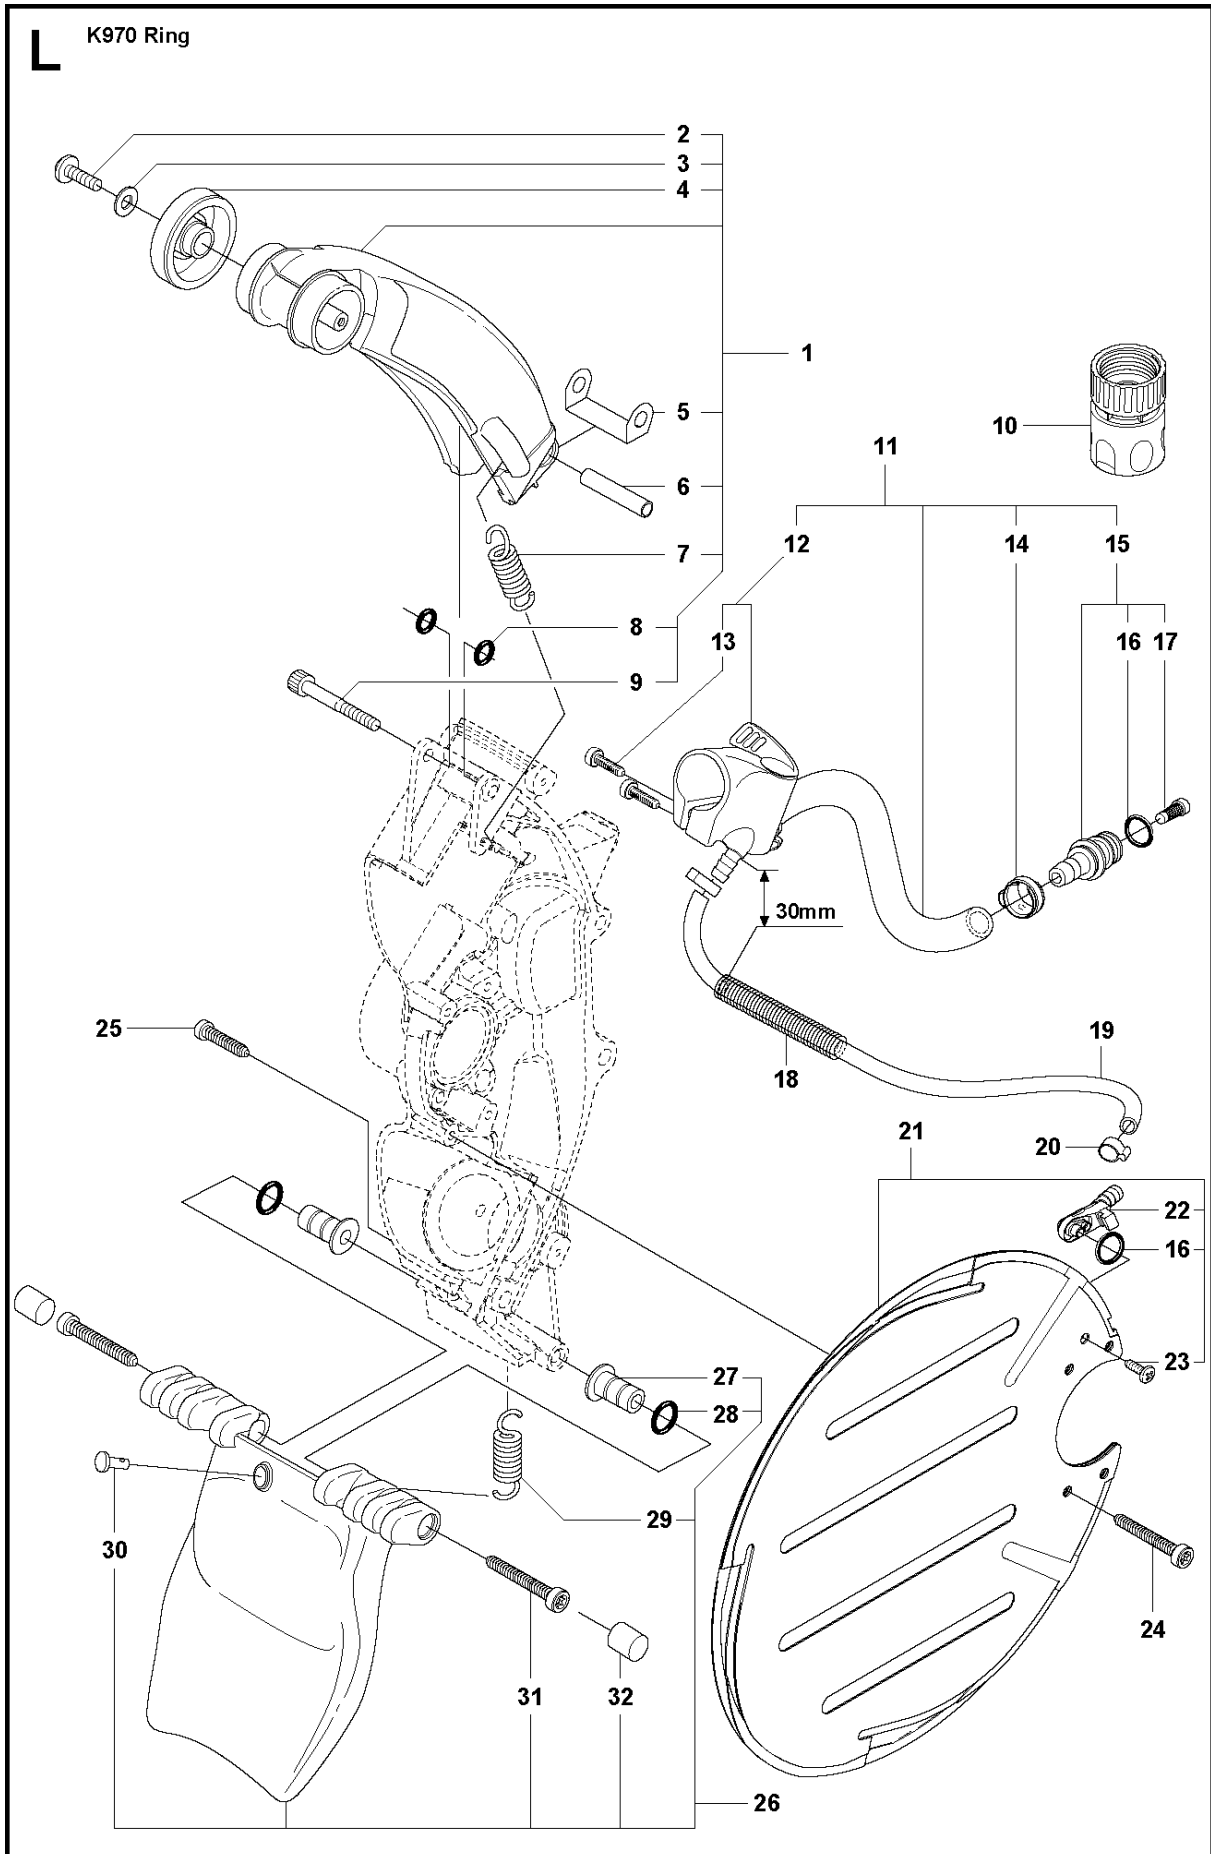

SPARE PARTS LIST

POWER CUTTERS

K970 RING, 2011-12

AIR FILTER COVER

K970 RING, 2011-12

Ref	Part No	Description	Remark	QTY KIT
1	503 21 53-56	SCREW ITXSCM		2
2	503 21 53-26	SCREW ITXSCM		2
3	576 43 14-01	COVER		1
4	729 52 89-71	SCREW CRPANT		2
5	578 06 53-01	SEALING		1
6	576 73 80-01	FILTER COVER		1
7	510 24 41-04	AIR FILTER		1
8	576 42 69-03	CYLINDER COVER	Incl. 9 - 10	1
9	525 61 70-04	SEALING	L=1,2 M. Cut to fit	2
10	525 76 35-01	DECAL		1
11	503 21 53-30	SCREW ITXSCM		2
12	525 57 16-03	DECAL		1

ENGINE

K970 RING, 2011-12

Ref	Part No	Description	Remark	QTY KIT
1	588 48 74-02	ENGINE	Replaces 576 88 12-06	1

FUEL TANK & HANDLE

K970 RING, 2011-12

Ref	Part No	Description	Remark	QTY KIT
1	544 06 12-01	SCREW ITXSCM		1
2	503 21 54-20	SCREW ITXSCT		4
3	523 02 75-01	HANDLE		1
4	505 42 45-02	ANTIVIBRATION ELEMENT		1
5	574 50 58-04	FUEL TANK ASSY	Incl. 6 - 28	1
6	525 57 20-01	DECAL		1
7	506 31 30-01	LABEL		1
8	537 20 56-01	COVER		1
9	510 25 52-01	THROTTLE LOCKOUT		1
10	537 20 85-01	CABLE LEVER		1
11	720 12 40-20	PARALLEL PIN		2
12	574 44 42-01	CLIP		1
13	544 32 50-02	FUEL HOSE	300 mm	1
14	506 26 41-11	FUEL FILTER	Incl. 15 - 16	1
15	506 27 11-01	HOSE CLAMP		1
16	506 26 41-01	FUEL FILTER		1
17	537 04 24-04	FUEL HOSE	190 mm	1
18	575 52 65-01	CHECK VALVE		1
19	522 79 96-01	HOLDER ASSY		1
20	537 35 95-01	TANK VENT ASSY		1
21	576 49 04-01	THROTTLE CABLE ASSY		1
22	502 47 16-01	GROUND SUPPORT		1
23	540 05 49-02	AIR PURGE		1
24	503 21 28-01	SCREW CCRPANT		1
25	502 47 18-01	THROTTLE CONTROL		1
26	537 20 98-01	SPRING		1
27	544 32 49-30	FUEL HOSE	70 mm	1
28	503 73 58-01	BUSHING		1
29	506 25 59-03	TANK CAP ASSY	Incl. 30 - 31	1
30	506 29 21-01	GASKET		1
31	503 57 89-01	HOLDER		1
32	544 06 12-01	SCREW ITXSCM		3
33	537 21 03-09	ANTIVIBRATION ELEMENT		1
34	537 21 03-10	ANTIVIBRATION ELEMENT		1
35	537 21 03-05	ANTIVIBRATION ELEMENT		1
36	503 23 00-80	WASHER		1