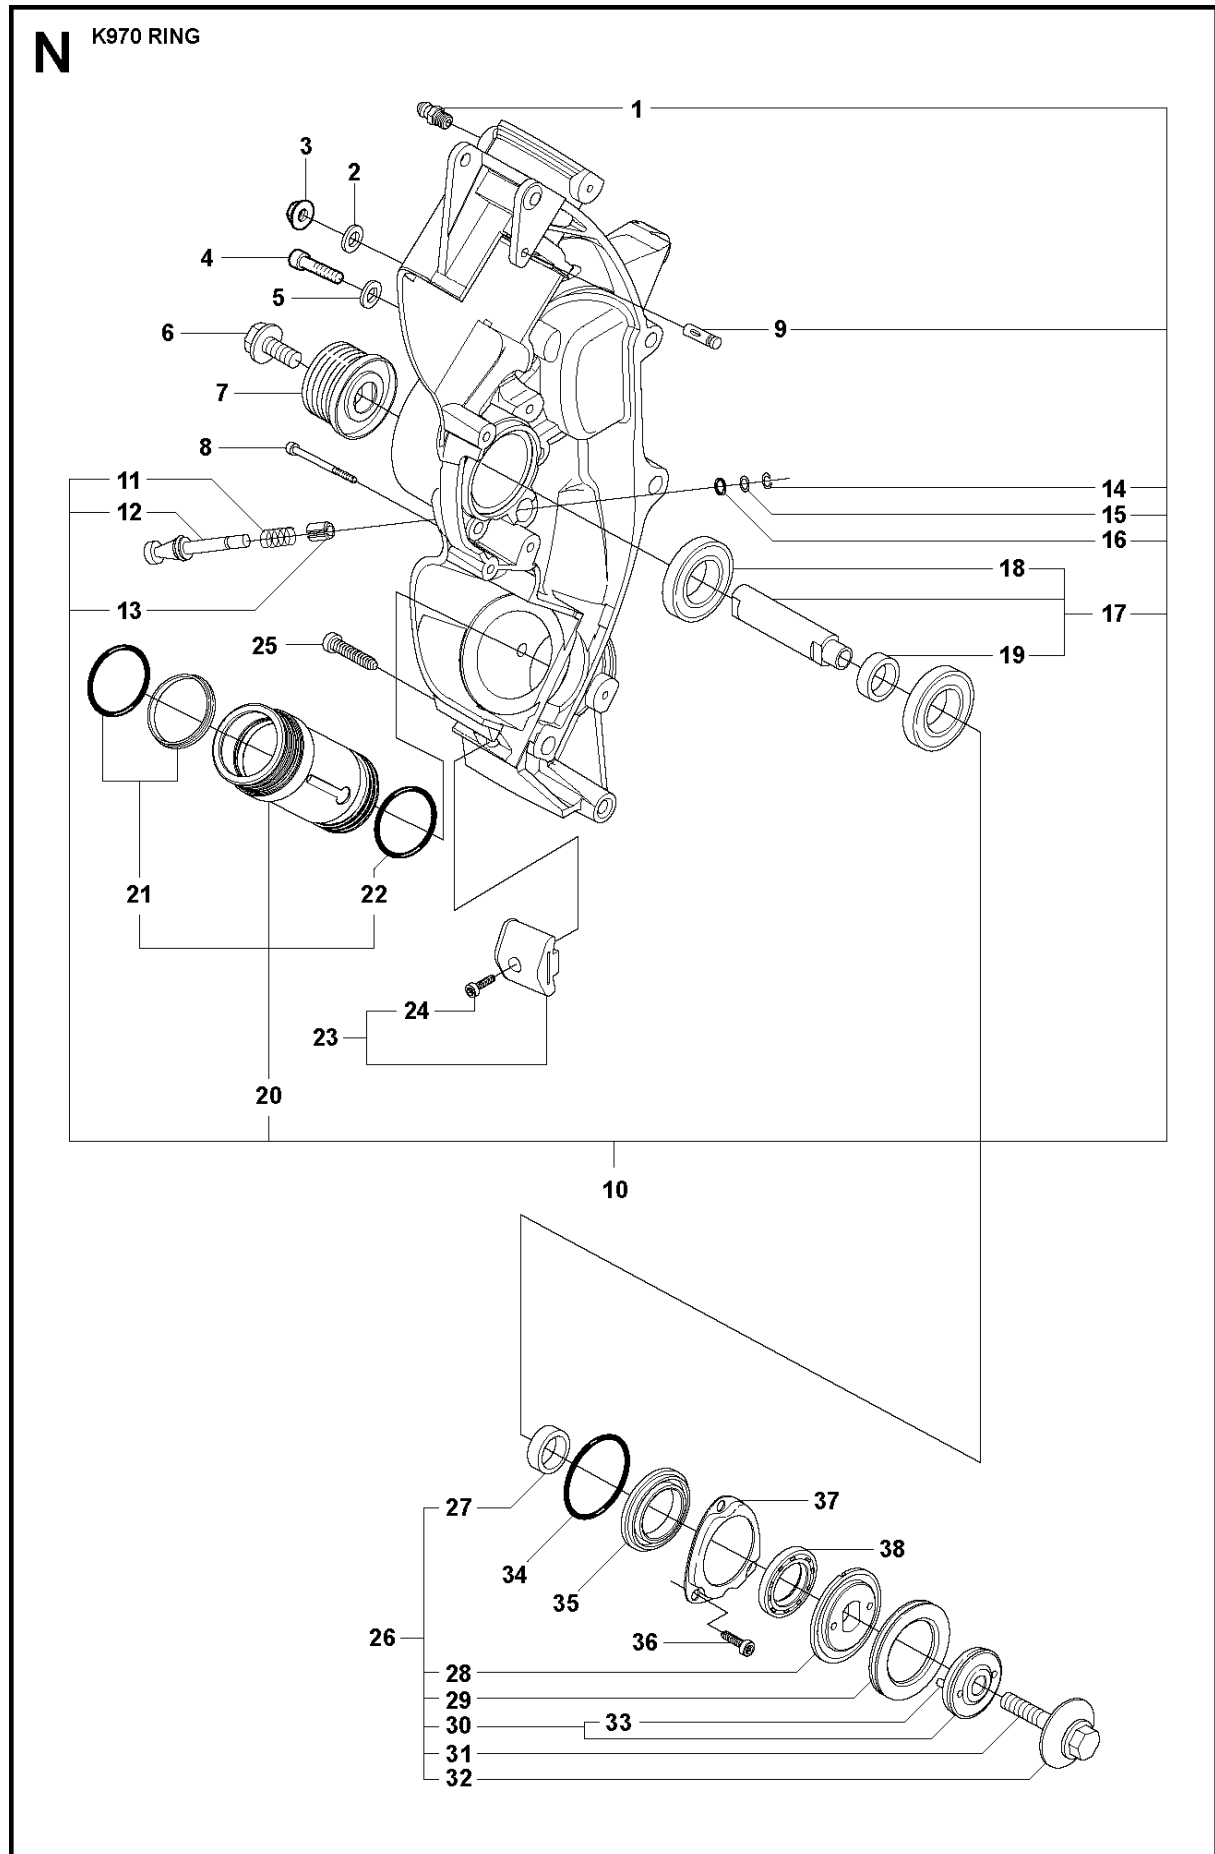

SPARE PARTS LIST

POWER CUTTERS

K970 RING, 2011-12

AIR FILTER COVER

K970 RING, 2011-12

Ref	Part No	Description	Remark	QTY KIT
1	503 21 53-56	SCREW ITXSCM		2
2	503 21 53-26	SCREW ITXSCM		2
3	576 43 14-01	COVER		1
4	729 52 89-71	SCREW CRPANT		2
5	578 06 53-01	SEALING		1
6	576 73 80-01	FILTER COVER		1
7	510 24 41-04	AIR FILTER		1
8	576 42 69-03	CYLINDER COVER	Incl. 9 - 10	1
9	525 61 70-04	SEALING	L=1,2 M. Cut to fit	2
10	525 76 35-01	DECAL		1
11	503 21 53-30	SCREW ITXSCM		2
12	525 57 16-03	DECAL		1

B K970 Ring

BELT

K970 RING, 2011-12

Ref	Part No	Description	Remark	QTY KIT
1	544 90 84-01	BELT		1
2	506 28 06-05	BELT TENSIONER ASSY	Incl. 3 - 12	1
3	544 21 84-37	SCREW ITXSCM		1
4	506 33 53-02	LEVER		1
5	506 33 52-01	SPACER		2
6	506 33 51-01	ROLLER		1
7	503 25 24-01	BALL BEARING		2
8	735 31 28-10	CIRCLIP		1
9	506 33 53-01	LEVER		1
10	732 21 16-01	NUT		1
11	506 33 54-01	SPACER		1
12	544 21 84-01	SCREW ITXSCM		1

A K970 Ring

BELT GUARD & PULLEY

K970 RING, 2011-12

Ref	Part No	Description	Remark	QTY KIT
1	506 28 09-05	BELT GUARD	Incl. 2	1
2	544 93 31-01	LABEL		1
3	503 21 53-21	SCREW ITXSCM		4
4	503 70 15-01	CLUTCH ASSY	Incl. 5	1
5	503 14 51-01	CLUTCH SPRING		3
6	525 62 10-01	DRIVING PULLEY ASSY	Incl 7 - 8	1
7	525 83 18-01	BALL BEARING		2
8	506 31 69-01	DUST COVER		1

D K970 Ring

18

19

CARBURETOR

K970 RING, 2011-12

Ref	Part No	Description	Remark	QTY KIT
1	505 28 33-06	HOSE CLAMP		1
2	506 41 41-01	INLET PIPE		1
3	544 15 01-01	FLANGE		1
4	503 21 53-16	SCREW ITXSCM		2
5	544 11 39-01	CONSOLE		1
6	503 21 53-30	SCREW ITXSCM		1
7	506 41 42-01	PLATE		1
8	522 94 20-01	CARBURETTOR	Walbro RWJ-5	1
9	505 14 84-01	LEVER		1
10	576 49 04-01	THROTTLE CABLE ASSY		1
11	522 85 62-01	FLANGE INLET PIPE		1
12	521 92 67-01	INLET PIPE		1
13	510 24 39-01	FILTER		1
14	501 97 18-01	SCREW ITXSCM		2
15	544 23 26-01	CHISEL GUIDE		1
16	506 23 20-11	CHOKE	Incl. 17	1
17	506 27 25-01	WEAR PROTECTION		1
18	502 44 58-01	GASKET KIT	Walbro RWJ-5	1
19	502 44 59-01	REPAIR KIT	Walbro RWJ-5	1