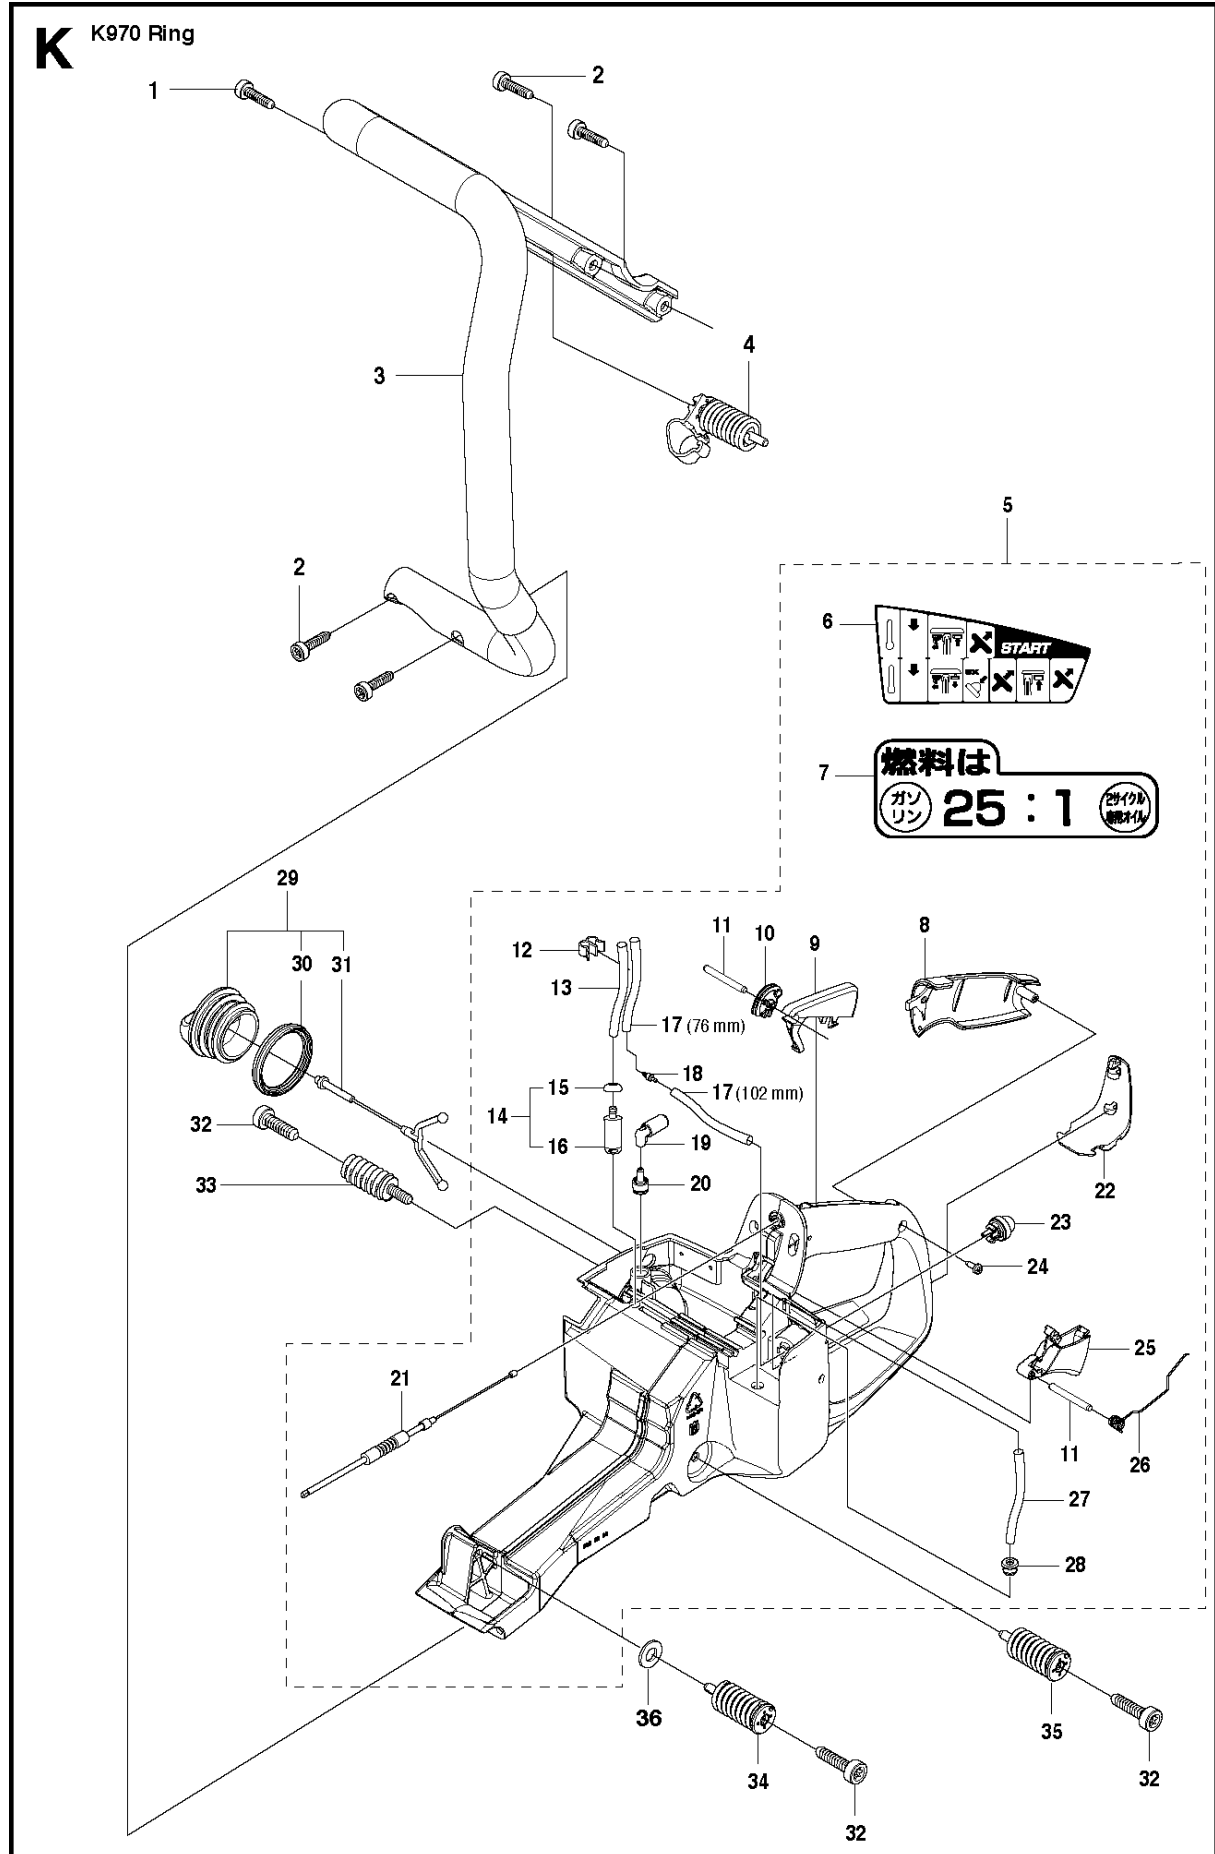

FUEL TANK & HANDLE

K970 RING, 2011-12

Ref	Part No	Description	Remark	QTY KIT
1	544 06 12-01	SCREW ITXSCM		1
2	503 21 54-20	SCREW ITXSCT		4
3	523 02 75-01	HANDLE		1
4	505 42 45-02	ANTIVIBRATION ELEMENT		1
5	574 50 58-04	FUEL TANK ASSY	Incl. 6 - 28	1
6	525 57 20-01	DECAL		1
7	506 31 30-01	LABEL		1
8	537 20 56-01	COVER		1
9	510 25 52-01	THROTTLE LOCKOUT		1
10	537 20 85-01	CABLE LEVER		1
11	720 12 40-20	PARALLEL PIN		2
12	574 44 42-01	CLIP		1
13	544 32 50-02	FUEL HOSE	300 mm	1
14	506 26 41-11	FUEL FILTER	Incl. 15 - 16	1
15	506 27 11-01	HOSE CLAMP		1
16	506 26 41-01	FUEL FILTER		1
17	537 04 24-04	FUEL HOSE	190 mm	1
18	575 52 65-01	CHECK VALVE		1
19	522 79 96-01	HOLDER ASSY		1
20	537 35 95-01	TANK VENT ASSY		1
21	576 49 04-01	THROTTLE CABLE ASSY		1
22	502 47 16-01	GROUND SUPPORT		1
23	540 05 49-02	AIR PURGE		1
24	503 21 28-01	SCREW CCRPANT		1
25	502 47 18-01	THROTTLE CONTROL		1
26	537 20 98-01	SPRING		1
27	544 32 49-30	FUEL HOSE	70 mm	1
28	503 73 58-01	BUSHING		1
29	506 25 59-03	TANK CAP ASSY	Incl. 30 - 31	1
30	506 29 21-01	GASKET		1
31	503 57 89-01	HOLDER		1
32	544 06 12-01	SCREW ITXSCM		3
33	537 21 03-09	ANTIVIBRATION ELEMENT		1
34	537 21 03-10	ANTIVIBRATION ELEMENT		1
35	537 21 03-05	ANTIVIBRATION ELEMENT		1
36	503 23 00-80	WASHER		1