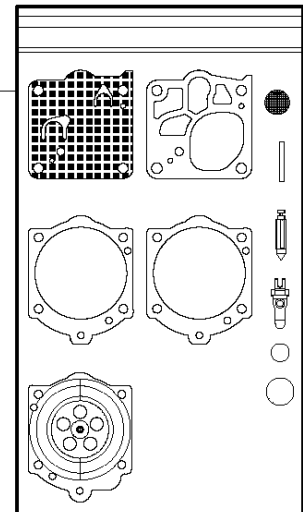

SPARE PARTS LIST

POWER CUTTERS

K970 RING, 2011-12

AIR FILTER COVER

K970 RING, 2011-12

Ref	Part No	Description	Remark	QTY KIT
1	503 21 53-56	SCREW ITXSCM		2
2	503 21 53-26	SCREW ITXSCM		2
3	576 43 14-01	COVER		1
4	729 52 89-71	SCREW CRPANT		2
5	578 06 53-01	SEALING		1
6	576 73 80-01	FILTER COVER		1
7	510 24 41-04	AIR FILTER		1
8	576 42 69-03	CYLINDER COVER	Incl. 9 - 10	1
9	525 61 70-04	SEALING	L=1,2 M. Cut to fit	2
10	525 76 35-01	DECAL		1
11	503 21 53-30	SCREW ITXSCM		2
12	525 57 16-03	DECAL		1

B K970 Ring

BELT

K970 RING, 2011-12

Ref	Part No	Description	Remark	QTY KIT
1	544 90 84-01	BELT		1
2	506 28 06-05	BELT TENSIONER ASSY	Incl. 3 - 12	1
3	544 21 84-37	SCREW ITXSCM		1
4	506 33 53-02	LEVER		1
5	506 33 52-01	SPACER		2
6	506 33 51-01	ROLLER		1
7	503 25 24-01	BALL BEARING		2
8	735 31 28-10	CIRCLIP		1
9	506 33 53-01	LEVER		1
10	732 21 16-01	NUT		1
11	506 33 54-01	SPACER		1
12	544 21 84-01	SCREW ITXSCM		1

A K970 Ring

BELT GUARD & PULLEY

K970 RING, 2011-12

Ref	Part No	Description	Remark	QTY KIT
1	506 28 09-05	BELT GUARD	Incl. 2	1
2	544 93 31-01	LABEL		1
3	503 21 53-21	SCREW ITXSCM		4
4	503 70 15-01	CLUTCH ASSY	Incl. 5	1
5	503 14 51-01	CLUTCH SPRING		3
6	525 62 10-01	DRIVING PULLEY ASSY	Incl 7 - 8	1
7	525 83 18-01	BALL BEARING		2
8	506 31 69-01	DUST COVER		1

D K970 Ring

18

19

CARBURETOR

K970 RING, 2011-12

Ref	Part No	Description	Remark	QTY KIT
1	505 28 33-06	HOSE CLAMP		1
2	506 41 41-01	INLET PIPE		1
3	544 15 01-01	FLANGE		1
4	503 21 53-16	SCREW ITXSCM		2
5	544 11 39-01	CONSOLE		1
6	503 21 53-30	SCREW ITXSCM		1
7	506 41 42-01	PLATE		1
8	522 94 20-01	CARBURETTOR	Walbro RWJ-5	1
9	505 14 84-01	LEVER		1
10	576 49 04-01	THROTTLE CABLE ASSY		1
11	522 85 62-01	FLANGE INLET PIPE		1
12	521 92 67-01	INLET PIPE		1
13	510 24 39-01	FILTER		1
14	501 97 18-01	SCREW ITXSCM		2
15	544 23 26-01	CHISEL GUIDE		1
16	506 23 20-11	CHOKE	Incl. 17	1
17	506 27 25-01	WEAR PROTECTION		1
18	502 44 58-01	GASKET KIT	Walbro RWJ-5	1
19	502 44 59-01	REPAIR KIT	Walbro RWJ-5	1