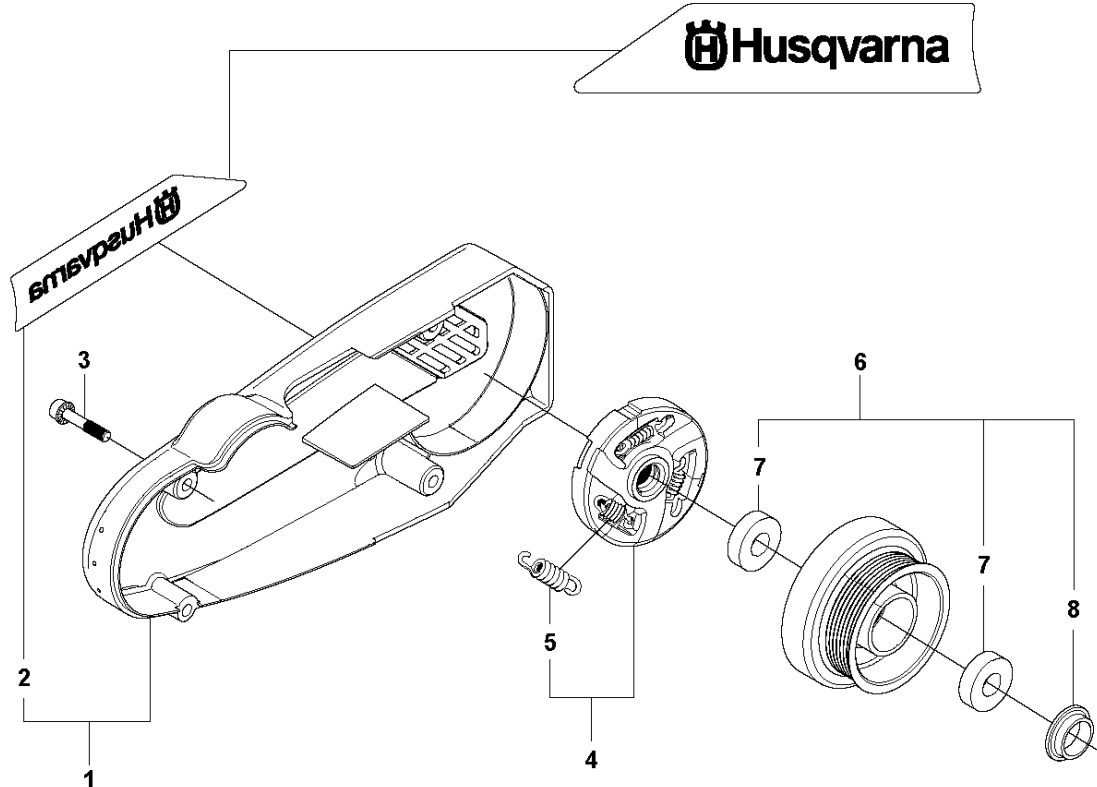

SPARE PARTS LIST

POWER CUTTERS

K970 RING, 2011-12

AIR FILTER COVER

K970 RING, 2011-12

Ref	Part No	Description	Remark	QTY KIT
1	503 21 53-56	SCREW ITXSCM		2
2	503 21 53-26	SCREW ITXSCM		2
3	576 43 14-01	COVER		1
4	729 52 89-71	SCREW CRPANT		2
5	578 06 53-01	SEALING		1
6	576 73 80-01	FILTER COVER		1
7	510 24 41-04	AIR FILTER		1
8	576 42 69-03	CYLINDER COVER	Incl. 9 - 10	1
9	525 61 70-04	SEALING	L=1,2 M. Cut to fit	2
10	525 76 35-01	DECAL		1
11	503 21 53-30	SCREW ITXSCM		2
12	525 57 16-03	DECAL		1

B K970 Ring

BELT

K970 RING, 2011-12

Ref	Part No	Description	Remark	QTY KIT
1	544 90 84-01	BELT		1
2	506 28 06-05	BELT TENSIONER ASSY	Incl. 3 - 12	1
3	544 21 84-37	SCREW ITXSCM		1
4	506 33 53-02	LEVER		1
5	506 33 52-01	SPACER		2
6	506 33 51-01	ROLLER		1
7	503 25 24-01	BALL BEARING		2
8	735 31 28-10	CIRCLIP		1
9	506 33 53-01	LEVER		1
10	732 21 16-01	NUT		1
11	506 33 54-01	SPACER		1
12	544 21 84-01	SCREW ITXSCM		1

A K970 Ring

BELT GUARD & PULLEY

K970 RING, 2011-12

Ref	Part No	Description	Remark	QTY KIT
1	506 28 09-05	BELT GUARD	Incl. 2	1
2	544 93 31-01	LABEL		1
3	503 21 53-21	SCREW ITXSCM		4
4	503 70 15-01	CLUTCH ASSY	Incl. 5	1
5	503 14 51-01	CLUTCH SPRING		3
6	525 62 10-01	DRIVING PULLEY ASSY	Incl 7 - 8	1
7	525 83 18-01	BALL BEARING		2
8	506 31 69-01	DUST COVER		1

D K970 Ring

18

19

CARBURETOR

K970 RING, 2011-12

Ref	Part No	Description	Remark	QTY KIT
1	505 28 33-06	HOSE CLAMP		1
2	506 41 41-01	INLET PIPE		1
3	544 15 01-01	FLANGE		1
4	503 21 53-16	SCREW ITXSCM		2
5	544 11 39-01	CONSOLE		1
6	503 21 53-30	SCREW ITXSCM		1
7	506 41 42-01	PLATE		1
8	522 94 20-01	CARBURETTOR	Walbro RWJ-5	1
9	505 14 84-01	LEVER		1
10	576 49 04-01	THROTTLE CABLE ASSY		1
11	522 85 62-01	FLANGE INLET PIPE		1
12	521 92 67-01	INLET PIPE		1
13	510 24 39-01	FILTER		1
14	501 97 18-01	SCREW ITXSCM		2
15	544 23 26-01	CHISEL GUIDE		1
16	506 23 20-11	CHOKE	Incl. 17	1
17	506 27 25-01	WEAR PROTECTION		1
18	502 44 58-01	GASKET KIT	Walbro RWJ-5	1
19	502 44 59-01	REPAIR KIT	Walbro RWJ-5	1