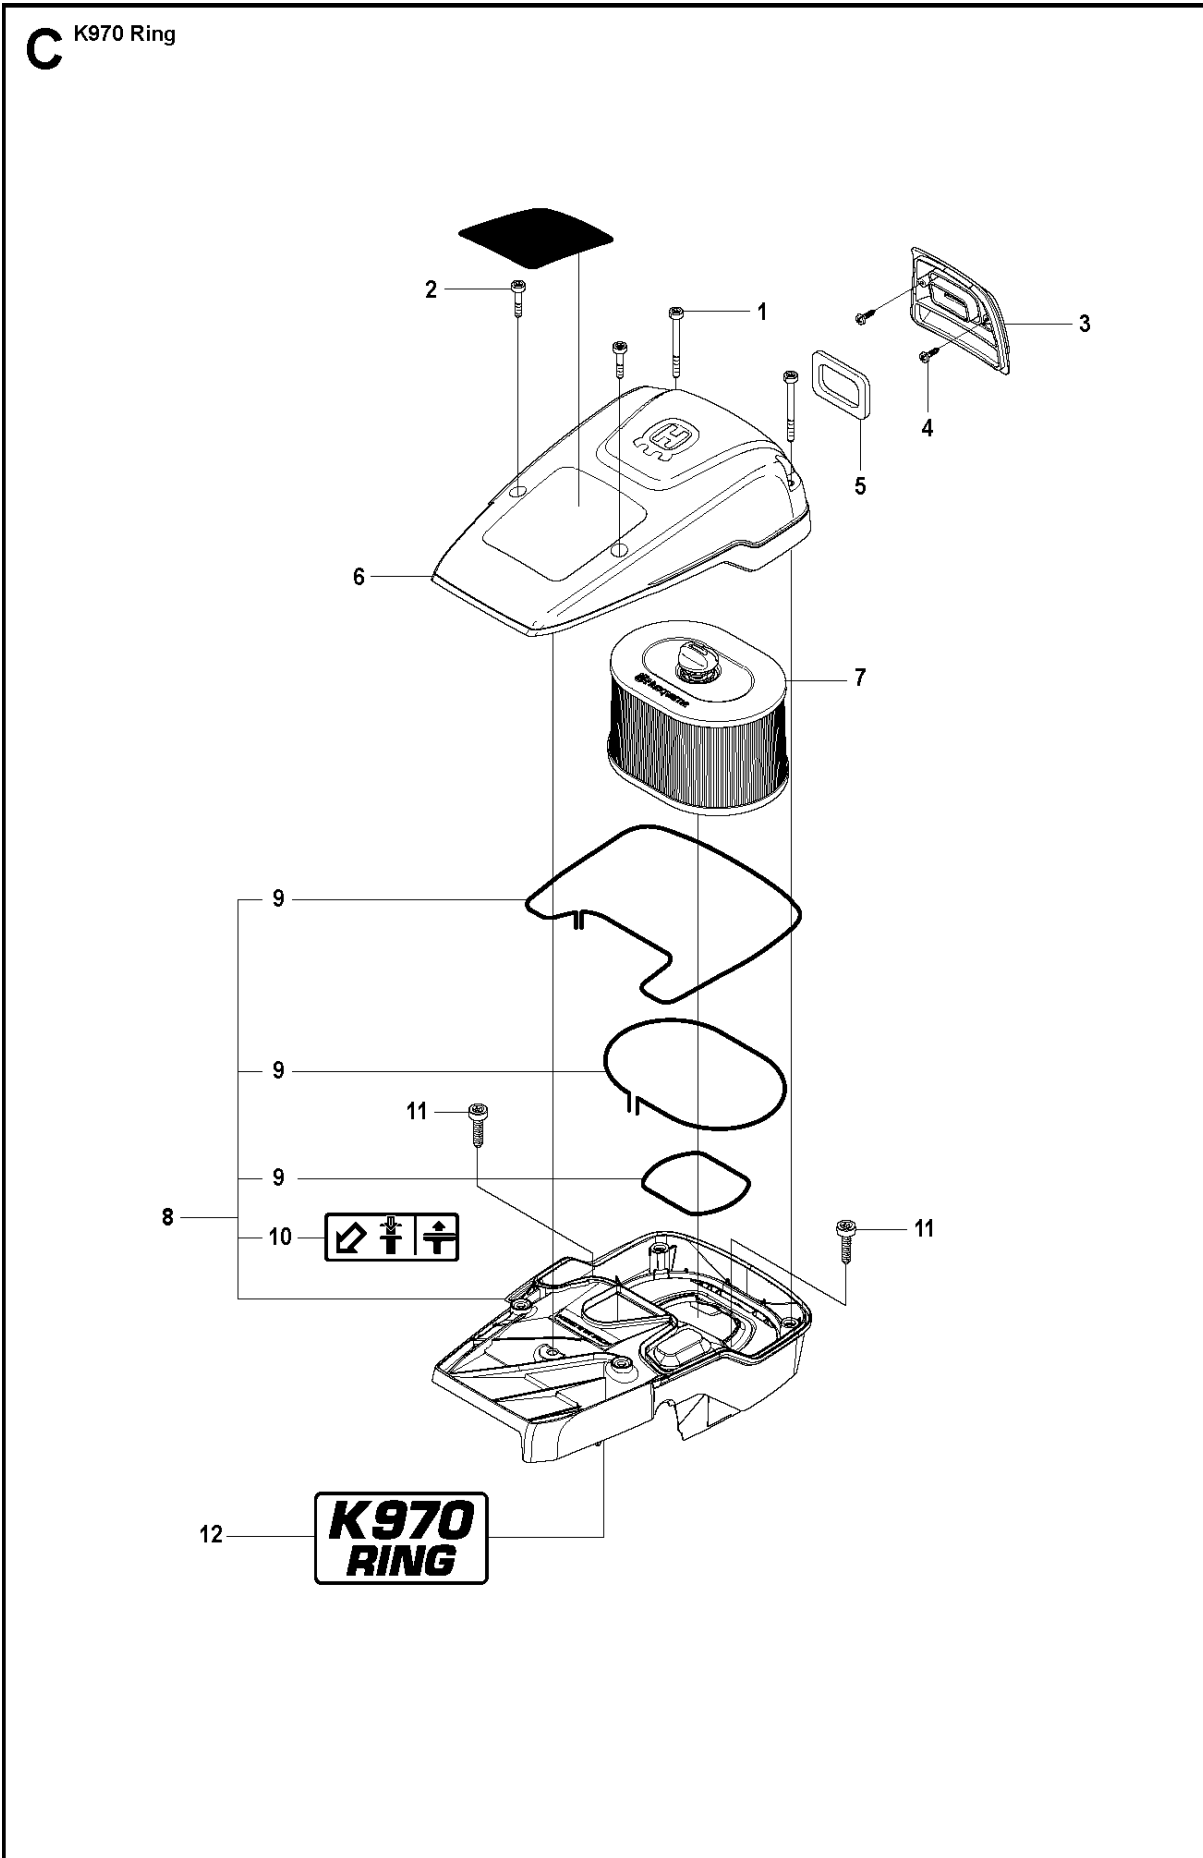

SPARE PARTS LIST

POWER CUTTERS

K970 RING, 2011-12

AIR FILTER COVER

K970 RING, 2011-12

Ref	Part No	Description	Remark	QTY KIT
1	503 21 53-56	SCREW ITXSCM		2
2	503 21 53-26	SCREW ITXSCM		2
3	576 43 14-01	COVER		1
4	729 52 89-71	SCREW CRPANT		2
5	578 06 53-01	SEALING		1
6	576 73 80-01	FILTER COVER		1
7	510 24 41-04	AIR FILTER		1
8	576 42 69-03	CYLINDER COVER	Incl. 9 - 10	1
9	525 61 70-04	SEALING	L=1,2 M. Cut to fit	2
10	525 76 35-01	DECAL		1
11	503 21 53-30	SCREW ITXSCM		2
12	525 57 16-03	DECAL		1

B K970 Ring

BELT

K970 RING, 2011-12

Ref	Part No	Description	Remark	QTY KIT
1	544 90 84-01	BELT		1
2	506 28 06-05	BELT TENSIONER ASSY	Incl. 3 - 12	1
3	544 21 84-37	SCREW ITXSCM		1
4	506 33 53-02	LEVER		1
5	506 33 52-01	SPACER		2
6	506 33 51-01	ROLLER		1
7	503 25 24-01	BALL BEARING		2
8	735 31 28-10	CIRCLIP		1
9	506 33 53-01	LEVER		1
10	732 21 16-01	NUT		1
11	506 33 54-01	SPACER		1
12	544 21 84-01	SCREW ITXSCM		1

A K970 Ring

BELT GUARD & PULLEY

K970 RING, 2011-12

Ref	Part No	Description	Remark	QTY KIT
1	506 28 09-05	BELT GUARD	Incl. 2	1
2	544 93 31-01	LABEL		1
3	503 21 53-21	SCREW ITXSCM		4
4	503 70 15-01	CLUTCH ASSY	Incl. 5	1
5	503 14 51-01	CLUTCH SPRING		3
6	525 62 10-01	DRIVING PULLEY ASSY	Incl 7 - 8	1
7	525 83 18-01	BALL BEARING		2
8	506 31 69-01	DUST COVER		1