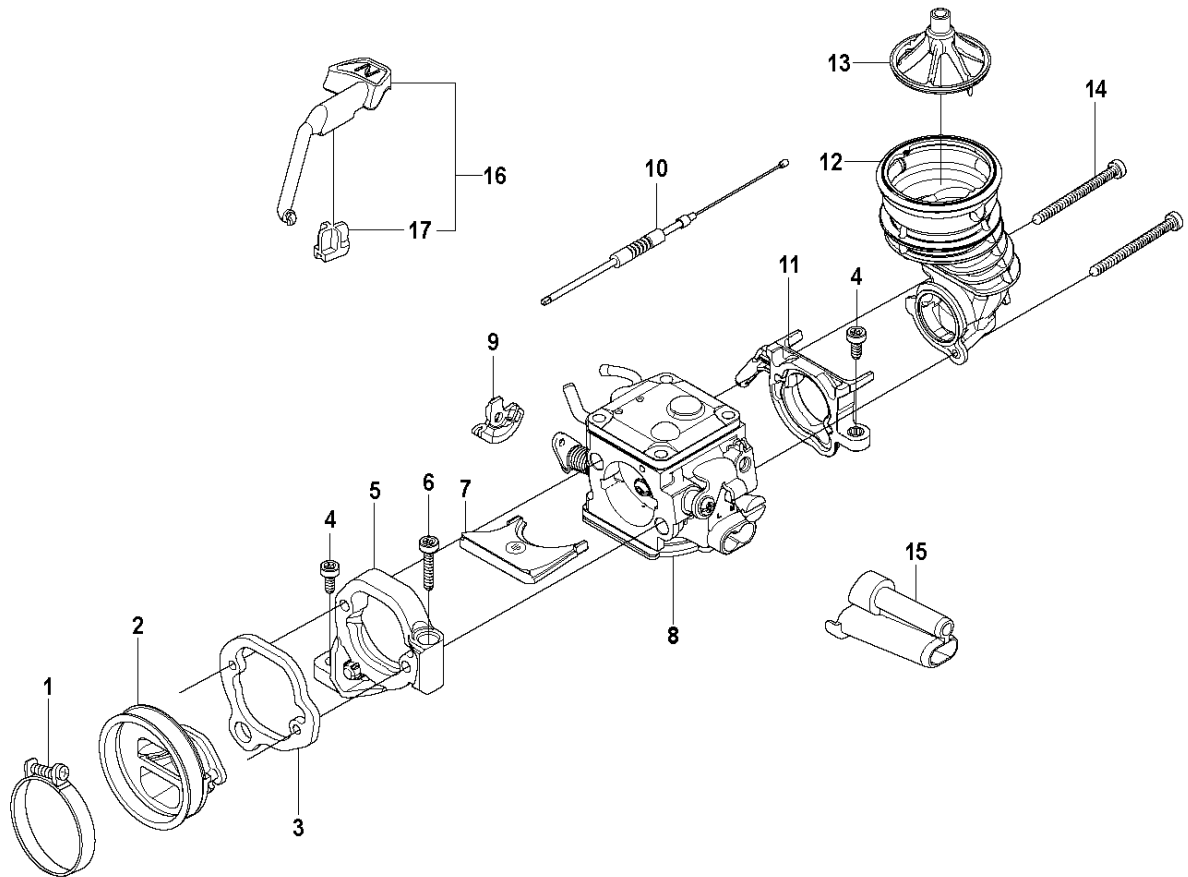

SPARE PARTS LIST

POWER CUTTERS

K970 RING, 2011-12

AIR FILTER COVER

K970 RING, 2011-12

Ref	Part No	Description	Remark	QTY KIT
1	503 21 53-56	SCREW ITXSCM		2
2	503 21 53-26	SCREW ITXSCM		2
3	576 43 14-01	COVER		1
4	729 52 89-71	SCREW CRPANT		2
5	578 06 53-01	SEALING		1
6	576 73 80-01	FILTER COVER		1
7	510 24 41-04	AIR FILTER		1
8	576 42 69-03	CYLINDER COVER	Incl. 9 - 10	1
9	525 61 70-04	SEALING	L=1,2 M. Cut to fit	2
10	525 76 35-01	DECAL		1
11	503 21 53-30	SCREW ITXSCM		2
12	525 57 16-03	DECAL		1

B K970 Ring

BELT

K970 RING, 2011-12

Ref	Part No	Description	Remark	QTY KIT
1	544 90 84-01	BELT		1
2	506 28 06-05	BELT TENSIONER ASSY	Incl. 3 - 12	1
3	544 21 84-37	SCREW ITXSCM		1
4	506 33 53-02	LEVER		1
5	506 33 52-01	SPACER		2
6	506 33 51-01	ROLLER		1
7	503 25 24-01	BALL BEARING		2
8	735 31 28-10	CIRCLIP		1
9	506 33 53-01	LEVER		1
10	732 21 16-01	NUT		1
11	506 33 54-01	SPACER		1
12	544 21 84-01	SCREW ITXSCM		1

A K970 Ring

BELT GUARD & PULLEY

K970 RING, 2011-12

Ref	Part No	Description	Remark	QTY KIT
1	506 28 09-05	BELT GUARD	Incl. 2	1
2	544 93 31-01	LABEL		1
3	503 21 53-21	SCREW ITXSCM		4
4	503 70 15-01	CLUTCH ASSY	Incl. 5	1
5	503 14 51-01	CLUTCH SPRING		3
6	525 62 10-01	DRIVING PULLEY ASSY	Incl 7 - 8	1
7	525 83 18-01	BALL BEARING		2
8	506 31 69-01	DUST COVER		1

D K970 Ring

18

19

CARBURETOR

K970 RING, 2011-12

Ref	Part No	Description	Remark	QTY KIT
1	505 28 33-06	HOSE CLAMP		1
2	506 41 41-01	INLET PIPE		1
3	544 15 01-01	FLANGE		1
4	503 21 53-16	SCREW ITXSCM		2
5	544 11 39-01	CONSOLE		1
6	503 21 53-30	SCREW ITXSCM		1
7	506 41 42-01	PLATE		1
8	522 94 20-01	CARBURETTOR	Walbro RWJ-5	1
9	505 14 84-01	LEVER		1
10	576 49 04-01	THROTTLE CABLE ASSY		1
11	522 85 62-01	FLANGE INLET PIPE		1
12	521 92 67-01	INLET PIPE		1
13	510 24 39-01	FILTER		1
14	501 97 18-01	SCREW ITXSCM		2
15	544 23 26-01	CHISEL GUIDE		1
16	506 23 20-11	CHOKE	Incl. 17	1
17	506 27 25-01	WEAR PROTECTION		1
18	502 44 58-01	GASKET KIT	Walbro RWJ-5	1
19	502 44 59-01	REPAIR KIT	Walbro RWJ-5	1