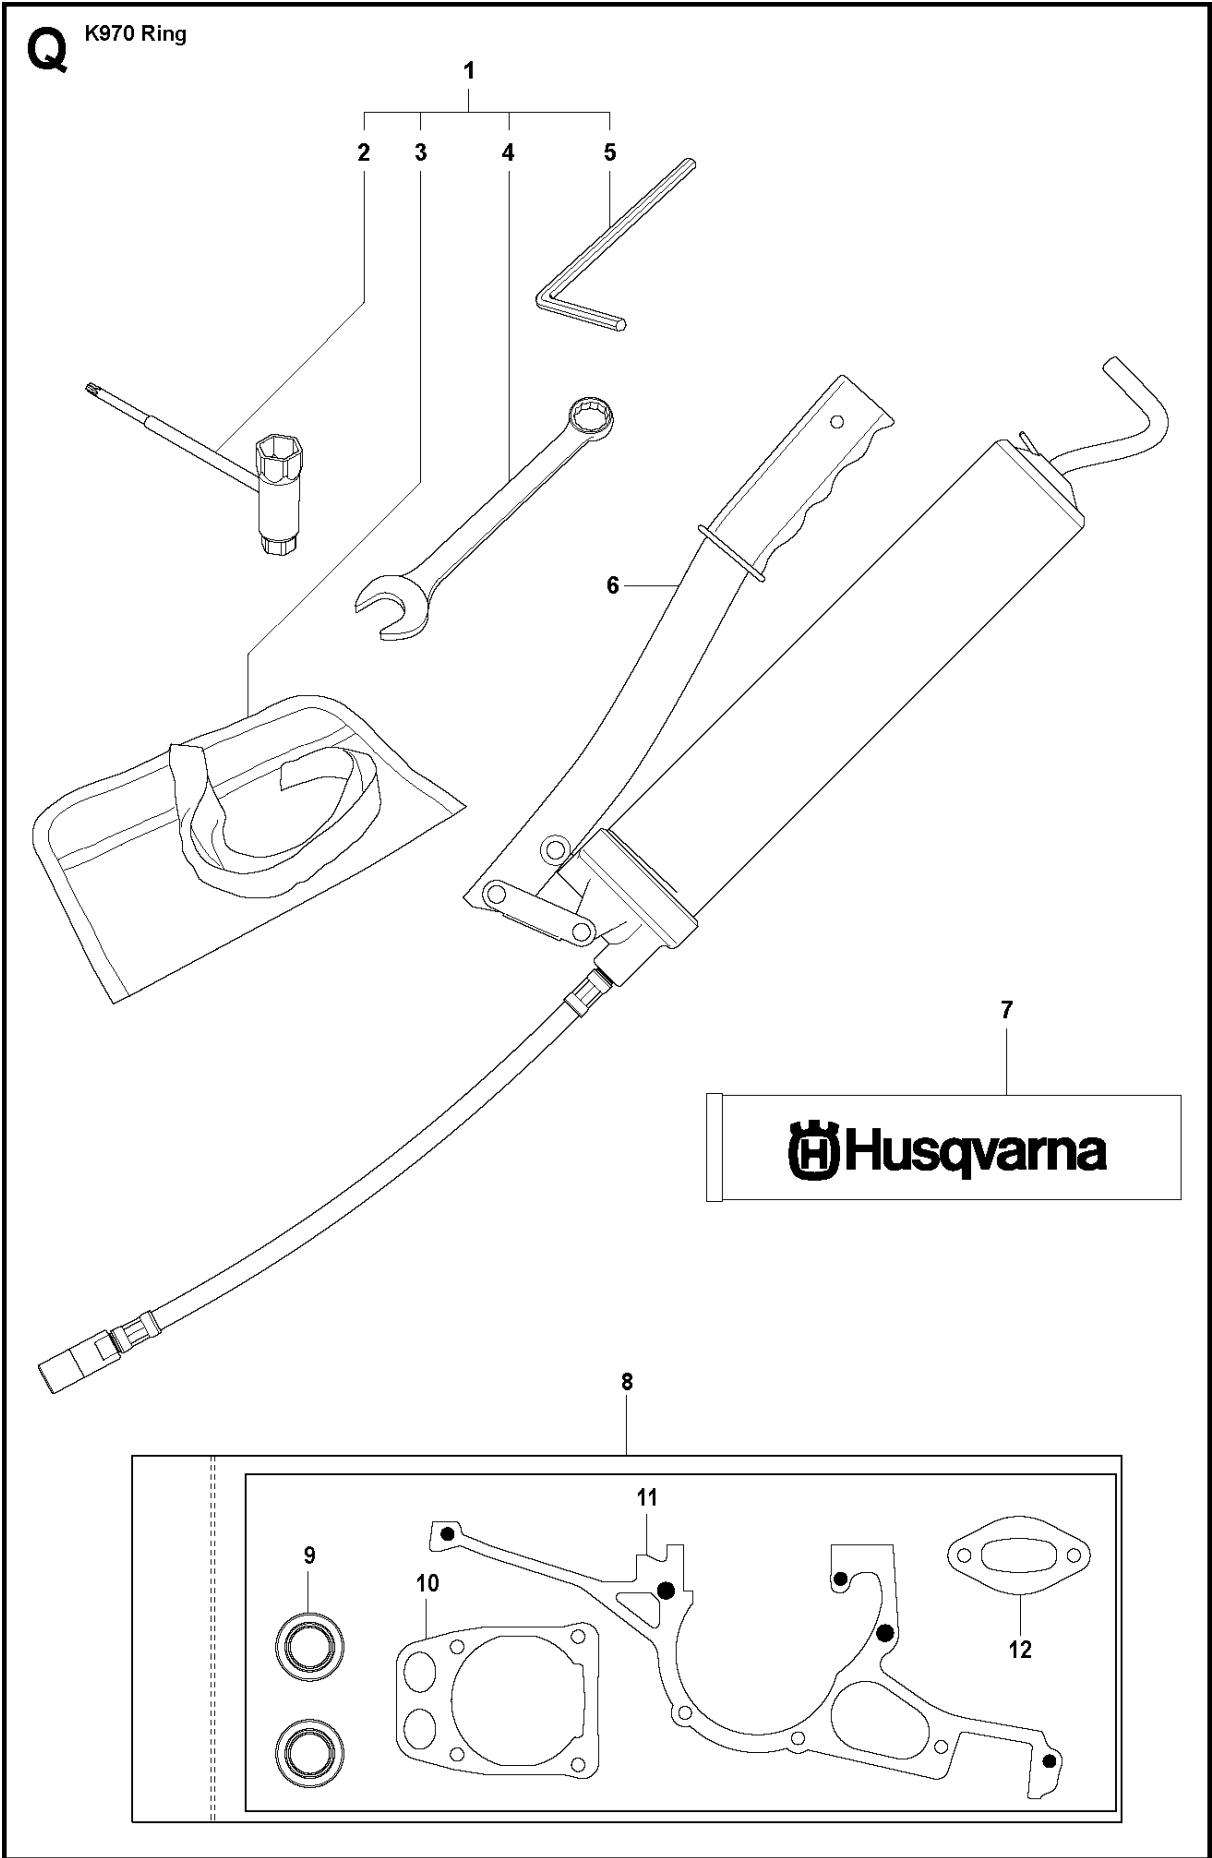

TOOLS

K970 RING, 2011-12

Ref	Part No	Description	Remark	QTY KIT
1	506 36 38-04	TOOL	Incl. 2 - 5	1
2	506 38 26-01	TOOL		1
3	501 19 22-01	TOOL CASING		1
4	506 35 52-01	SPANNER	19mm	1
5	506 36 36-01	HEX KEY	Allenkey 6mm	1
6	506 38 49-02	LUBRICATION GUN		1
7	544 08 04-02	GREASE		1
8	544 22 98-03	GASKET KIT	Incl. 9 - 12	1
9	503 26 02-04	SEALING RING		2
10	576 49 94-01	GASKET		1
11	506 41 39-04	GASKET		1
12	506 37 81-01	GASKET		1